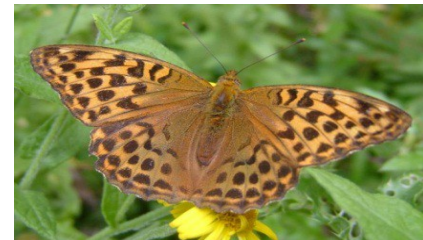

Butterflies of Coole Park

Ringlet - widespread and common in damp meadows, marshes, along hedgerows.
Feeds on: grasses

Brimstone – seen in damp woodland and scrub, hedgerows and open ground. Feeds on: Buckthorn.

Speckled Wood – woodland, gardens and hedgerows. Feeds on: grasses.

Meadow Brown – seen in wetlands, grasslands and hedgerows. Feeds on: grasses.

Green Veined White – common and widespread, prominent veins on underside. Feeds on: watercress, cabbage. Prevalent in August

Silver Washed Fritillary - female larger and darker than male. Seen in sunny areas of deciduous woodland and hedgerows. Adult often on bramble flowers. Prevalent in August

Peacock – common all over Ireland. Feeds on: Nettles.